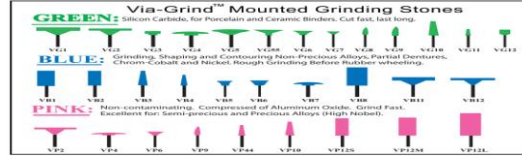

SHAIRON INT'L TRADE CO. SM
www.Shairon.com www.SofiDent.com www.AsthmaGone.com
www.ShaironPublishing.com
Tsiyoni@cox.net Joseph@shairon.com Joseph@SofiDent.com
•1415 N. Rose St., Tempe AZ 85281 •480-949-0894 •Fax:480-949-3838

Sofident Dental Division

www.SofiDent.Com

•FREE 1,000 GRINDING STONES (3/32" shank)

•With First Order of 10 Boxes of 100 Stones

DEALER WANTED!

SofiDent Dental, the US largest importer of (only) grinding stones has been importing mounted grinding stones for all purposes, all colors, shapes and sizes for 23 years.

PRODUCT LIST (See details for each item below list)

1. ViaGrind™ Mounted Grinding Stones
2. Diamond Discs, European: High quality, and guarantee quality at all times.
3. Rubber Wheels & Clasps (Points): US made
4. RUBBER WHEELS FOR ALL PURPOSES, U.S. MADE
5. Cutting Discs: U.S. Made, all sizes.
6. Carbide Burs: US SS White, can't be better.
7. Heatless Wheels: Save money on these, US made.
8. HEATLESS WHEELS

DETAILS

1. **ViaGrind™ Mounted Grinding Stones:** Are excellent for all industries. Best Prices, Best Quality

★GREEN	MOUNTED STONES:	ViaGrind™:	VG1	TO	VG12
★BLUE	MOUNTED STONES:	ViaGrind™:	VB1	TO	VB12
★PINK	MOUNTED STONES:	ViaGrind™:	VP2	TO	VP12L
★WHITE	MOUNTED STONES:	ViaGrind™:	VW2	TO	VW12L
★BROWN	MOUNTED STONES:	ViaGrind™:	VR2	TO	VR12L
★RED	MOUNTED STONES:	ViaGrind™:	USE BLUE SERIES INSTEAD		

OTHER COLORS: ViaGrind™ USE RESPECTIVE COLOR SIZES & SHAPES

GREEN STONES

VG1: 1/2X1/8

VG2: 1/2X1/16

Proceed....

BLUE STONES

VB1: 1/2X1/4

VB2: 1/2X3/16